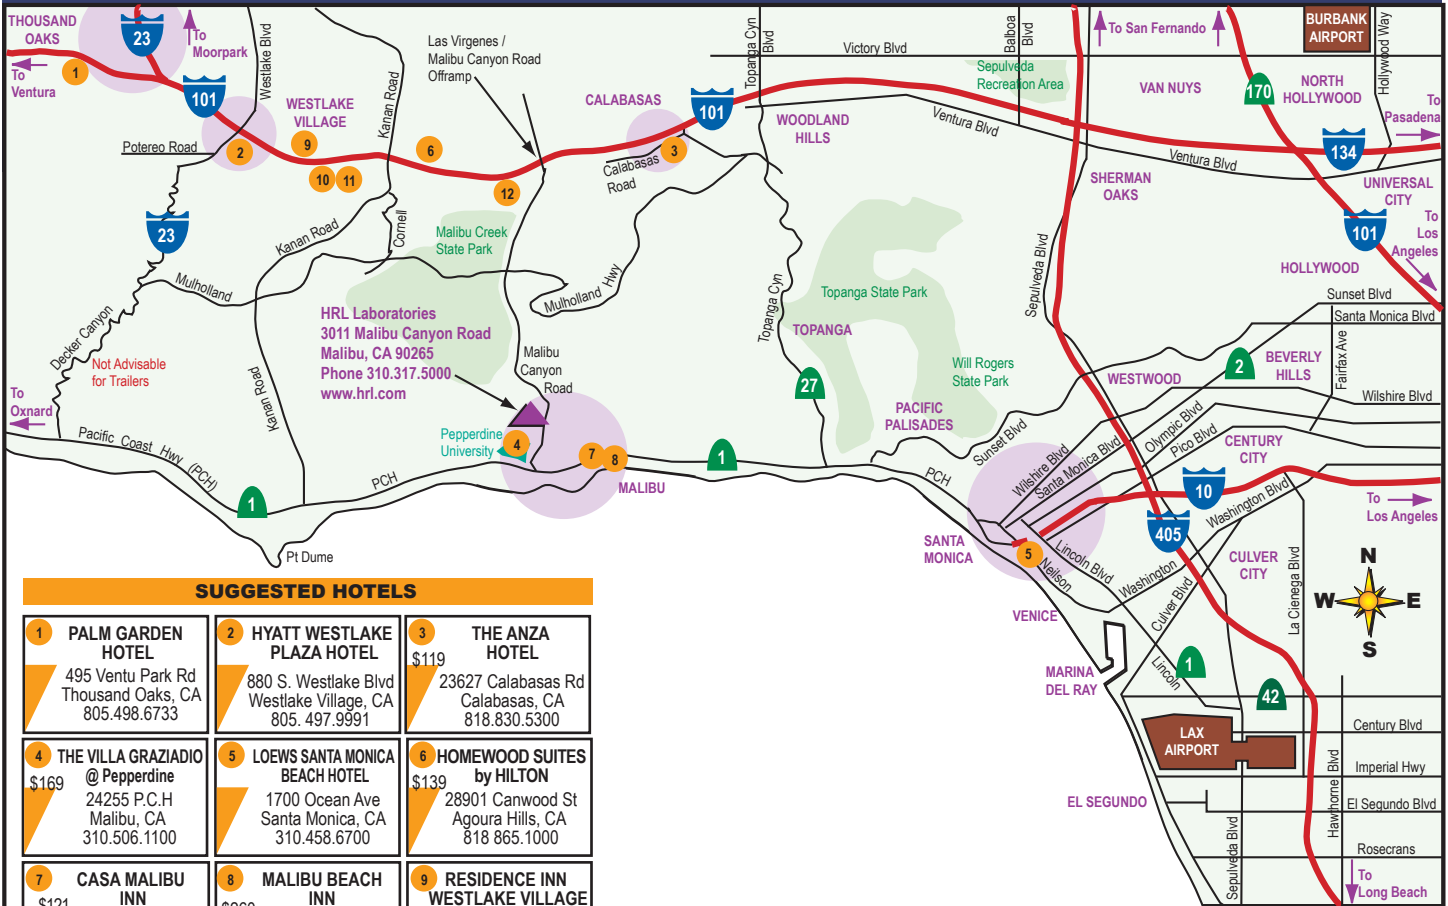

DRIVING DIRECTIONS TO HRL LABORATORIES IN MALIBU, CALIFORNIA

SUGGESTED HOTELS

1 PALM GARDEN HOTEL 495 Ventu Park Rd Thousand Oaks, CA 805.498.6733	2 HYATT WESTLAKE PLAZA HOTEL 880 S. Westlake Blvd Westlake Village, CA 805.497.9991	3 THE ANZA HOTEL $119 23627 Calabasas Rd Calabasas, CA 818.830.5300
4 THE VILLA GRAZIADIO @ Pepperdine $169 24255 P.C.H Malibu, CA 310.506.1100	5 LOEWS SANTA MONICA BEACH HOTEL 1700 Ocean Ave Santa Monica, CA 310.458.6700	6 HOMEWOOD SUITES by HILTON $139 28901 Canwood St Agoura Hills, CA 818.865.1000
7 CASA MALIBU INN $121 22752 W. PCH Malibu, CA 310.456.2219	8 MALIBU BEACH INN $260 22878 W. PCH Malibu, CA 310.456.6444	9 RESIDENCE INN WESTLAKE VILLAGE 30950 Russell Ranch Rd Westlake Village, CA 818.707.4411
10 HAMPTON INN & SUITES AGOURA HILLS 30255 Agoura Road, Agoura Hills, CA 818.597.0333	11 SHERATON AGOURA $159 30100 Agoura Road, Agoura Hills, CA 818.707.1220	12 GOOD NIGHT INN 26557 Agoura Road Calabasas, CA 91302 818.880.6000

HRL Laboratories, LLC
3011 Malibu Canyon Rd
Malibu, CA 90265

From Los Angeles International Airport (LAX) to HRL Laboratories:

1. Take Century Boulevard East to Interstate 405 North (San Diego Freeway).
2. Stay on the 405 North until you reach Interstate 10 West (Santa Monica Freeway).
3. Continue on Interstate 10 West to the ocean where I-10 becomes California Route 1, the Pacific Coast Highway (PCH).
4. Continue on PCH to Malibu Canyon Road (13.2 miles).
5. Turn right onto Malibu Canyon Road and drive 1.0 mile to the HRL Laboratories' entrance on the left. Follow the signs to Visitor Parking.

From LAX to the San Fernando and Conejo Valley Hotels :

1. Take Century Boulevard East to Interstate 405 North (San Diego Freeway).
2. Stay on the 405 North until you reach the 101 (Ventura Freeway) North.
3. Take the 101 Freeway North.
4. Exit as indicated on map.

From San Fernando and Conejo Valley Hotels to HRL Laboratories:

1. Take the Ventura Freeway (101 Northbound from the San Fernando Valley, 101 Southbound from the Conejo Valley/Thousand Oaks).
2. Exit on Las Virgenes Canyon Road (this becomes Malibu Canyon Road).
3. Follow road South through the canyon for about 10 miles.
4. One mile before the ocean, turn right into the HRL Laboratories driveway and follow the signs to Visitor Parking.

From LAX to the Santa Monica Hotels:

1. Take Century Boulevard East to Interstate 405 North (San Diego Freeway).
2. Stay on the 405 North until you reach Interstate 10 West (Santa Monica Freeway).
3. Take Interstate 10 West to Santa Monica.
4. Exit on Lincoln Boulevard.
5. Turn left on Lincoln and right on Pico Boulevard.
6. For Loews, turn right on Ocean Avenue. Loews is at 1700 Ocean.

From the Santa Monica Hotels to HRL Laboratories: